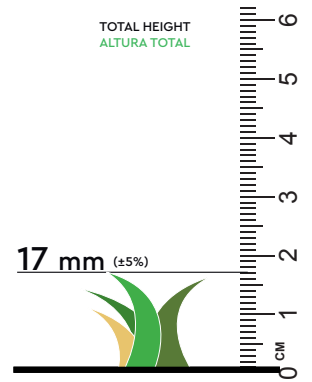

TURFGRASS ALVA OLIVE

IN COLLECTION
EN COLECCIÓN

COLOURS
COLORES

4

STANDARD
ROLLS
PIEZAS
ESTÁNDAR

2x25m / 4x25m

SECTION
SECCIÓN

TECHNICAL CHARACTERISTICS / CARACTERÍSTICAS TÉCNICAS

In order to constantly improve the quality of our products, Turfgrass® reserves the right to modify any of the technical characteristic

YARN / FIBRA

TYPE TIPO	MONOFILAMENT MIX MIX MONOFILAMENTOS
COMPOSITION COMPOSICIÓN	63% PE - 37% PP
DTex.	4800 DTex (±5%)
WEIGHT PESO	405 gr/m ² (±10%)